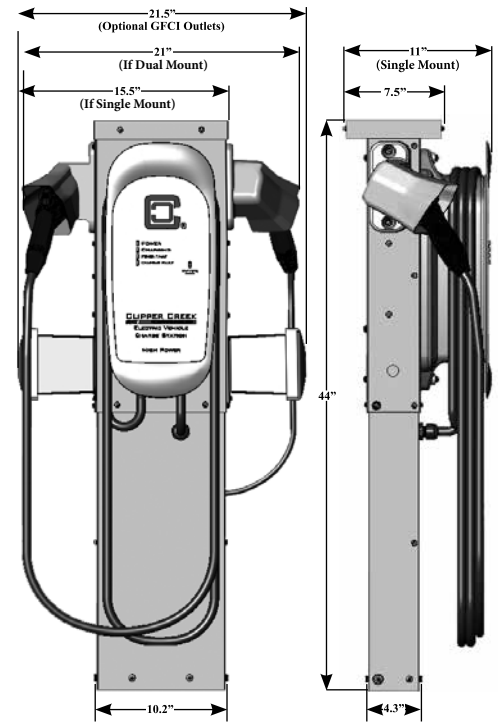

- **LOW COST** - Minimize installation costs and mount one or two units on a single pedestal
- **UNIVERSAL** - Ready for multiple ClipperCreek EVSE product lines
- **RUGGED** - Powder coated galvanized or stainless steel pedestal paired with NEMA 4 fully sealed charging stations ensure protection from the environment
- **FLEXIBLE** - Can accommodate two ClipperCreek or Tesla® EVSEs plus two 120V convenience outlets
- **RELIABLE** - Backed by ClipperCreek's excellent warranty and customer service team

ClipperCreek.com

ProMountDuo PMD-10 UNIVERSAL PEDESTAL

PRODUCT OVERVIEW

FEATURES

- Slim, modern profile
- Supports two stations and two 120V outlets per pedestal
- Compatible with ClipperCreek ACS, HCS and LCS product lines
- Operates as a single or dual mount pedestal with no additional kit necessary for two stations
- Galvanized and powder coated steel for environmental durability
- Pedestal doubles as an electrical raceway with two grounding lugs
- ADA height and reach compliant

OPTIONS AVAILABLE

- 120V Ground Fault Receptacle Kit Optional (0300-06-000)

PARTS INCLUDED

- Pedestal
- All the hardware needed to mount up to two EVSEs

More Options Now Available!

PMD-10R with HCS -60

The **PMD-10R** is an affordable solution designed for fleet, parking lot, or any harsh environment. Designed to accommodate ClipperCreek HCS, LCS, ACS products as well as the Tesla® Wall Connector. This "ruggedized" mounting solution is an excellent value.