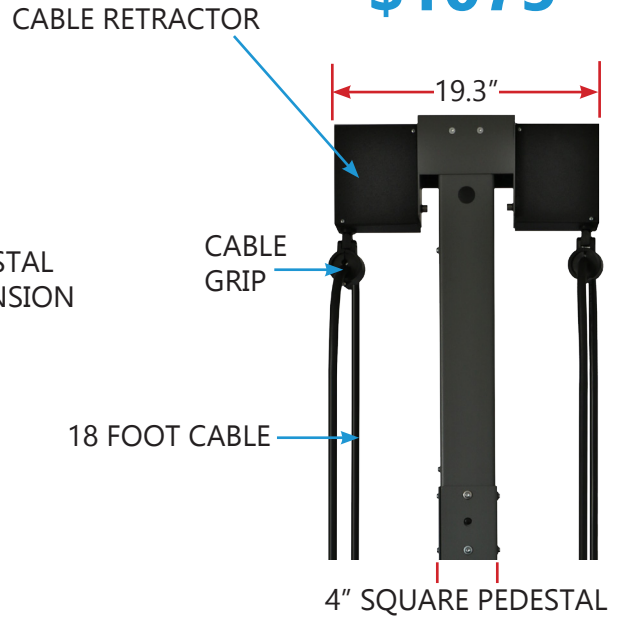

CABLE MANAGEMENT

PRODUCT OVERVIEW

Extension Kit for the ClipperCreek HCS and CS Product Line

SINGLE MOUNT EXTENSION KIT*

\$759

- 1 Pedestal Extension
- 1 Cable Retractor
- 1 Cable Grip
- Mounting Hardware
- Pedestal and station not included

Extension Kit shown to the left is mounted on the standard 4 foot CS Series Pedestal

DUAL MOUNT EXTENSION KIT*

\$1075

- 1 Pedestal Extension
- 2 Cable Retractors
- 2 Cable Grips
- Mounting Hardware
- Pedestal and stations not included

Wall Mount Retractor Also Available

WALL MOUNT RETRACTOR **\$375**

- 1 Cable Retractor
- 1 Cable Grip
- 1 Wall Mount Bracket
- Compatible with CS, HCS, and some LCS, ACS EVSE

*18 foot cables on the HCS and CS stations are required for use with the Extension Kits. Please request at time of purchase.