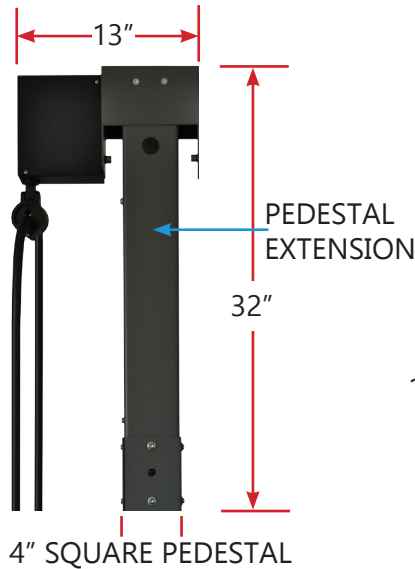

CABLE MANAGEMENT

PRODUCT OVERVIEW

Extension Kit for the ClipperCreek HCS and CS Product Line

SINGLE MOUNT EXTENSION KIT*

\$759

- 1 Pedestal Extension
- 1 Cable Retractor
- 1 Cable Grip
- Mounting Hardware
- Pedestal and station not included